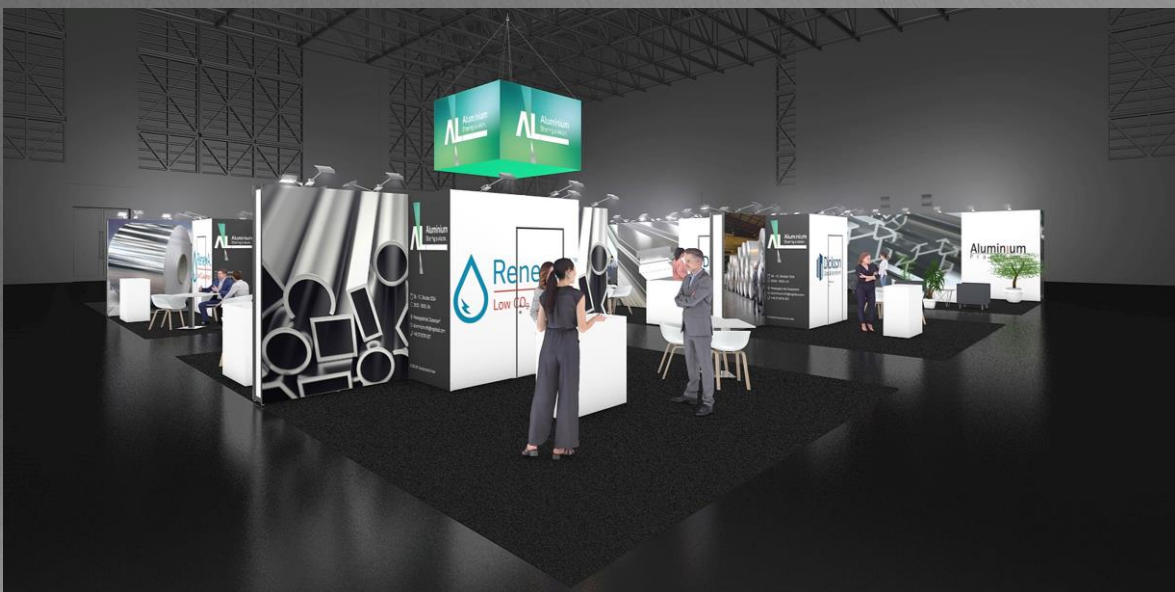

Free ticket vouchers

To invite your customers and partners to the trade fair

SURFACE PAVILION.

Turnkey participation to free up your resources.

Equipment stand packages.

Stand rental, stand walls incl. graphic printing on the entire walls, carpeting, cabin (1 sqm, lockable), 1 information desk incl. 1 bar stool, 1 table with 3 chairs, wastebasket, lighting, power connection up to 2.3 kW incl. 1 e-socket (230V, 10A) incl. flat rate for electricity, exhibitor insurance, general stand guarding overnight, runtime cleaning, catering area and consumption vouchers worth 100 EUR, Marketing Package Bronze, license for lead tracking tool, 2 exhibitor passes

Stand type	Corner	Corner	End of block	End of block
Size	12 sqm	15 sqm	12.5 sqm	24 sqm
Price	9,990 €	11,100 €	10,100 €	18,500 €

SURFACE PAVILION.

**Pavilion
impressions.**

**We look
forward to
seeing you!**