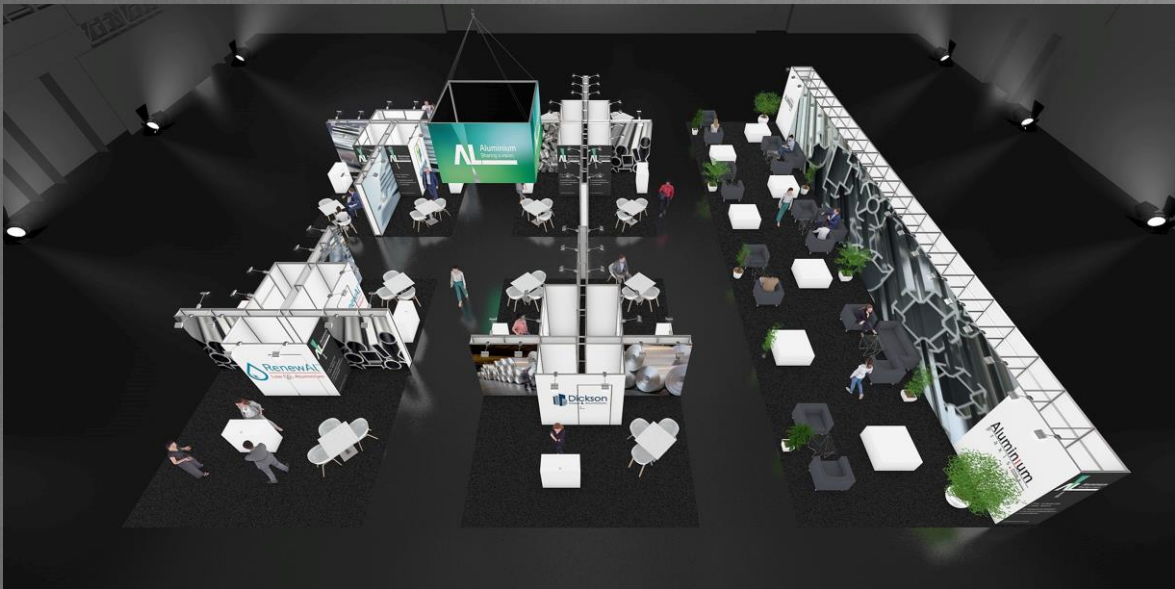

Free ticket vouchers

To invite your customers and partners to the trade fair

SURFACE PAVILION.

Turnkey participation to free up your resources.

Equipment stand packages.

Stand rental, stand walls incl. graphic printing on the entire walls, carpeting, cabin (1 sqm, lockable), 1 information desk incl. 1 bar stool, 1 table with 3 chairs, wastebasket, lighting, power connection up to 2.3 kW incl. 1 e-socket (230V, 10A) incl. flat rate for electricity, exhibitor insurance, general stand guarding overnight, runtime cleaning, catering area and consumption vouchers worth 100 EUR, Marketing Package Bronze, license for lead tracking tool, 2 exhibitor passes

Stand type	Corner	Corner	End of block	End of block
Size	12 sqm	15 sqm	12.5 sqm	24 sqm
Price	9,990 €	11,100 €	10,100 €	18,500 €

SURFACE PAVILION.

**Pavilion
impressions.**

**We look
forward to
seeing you!**